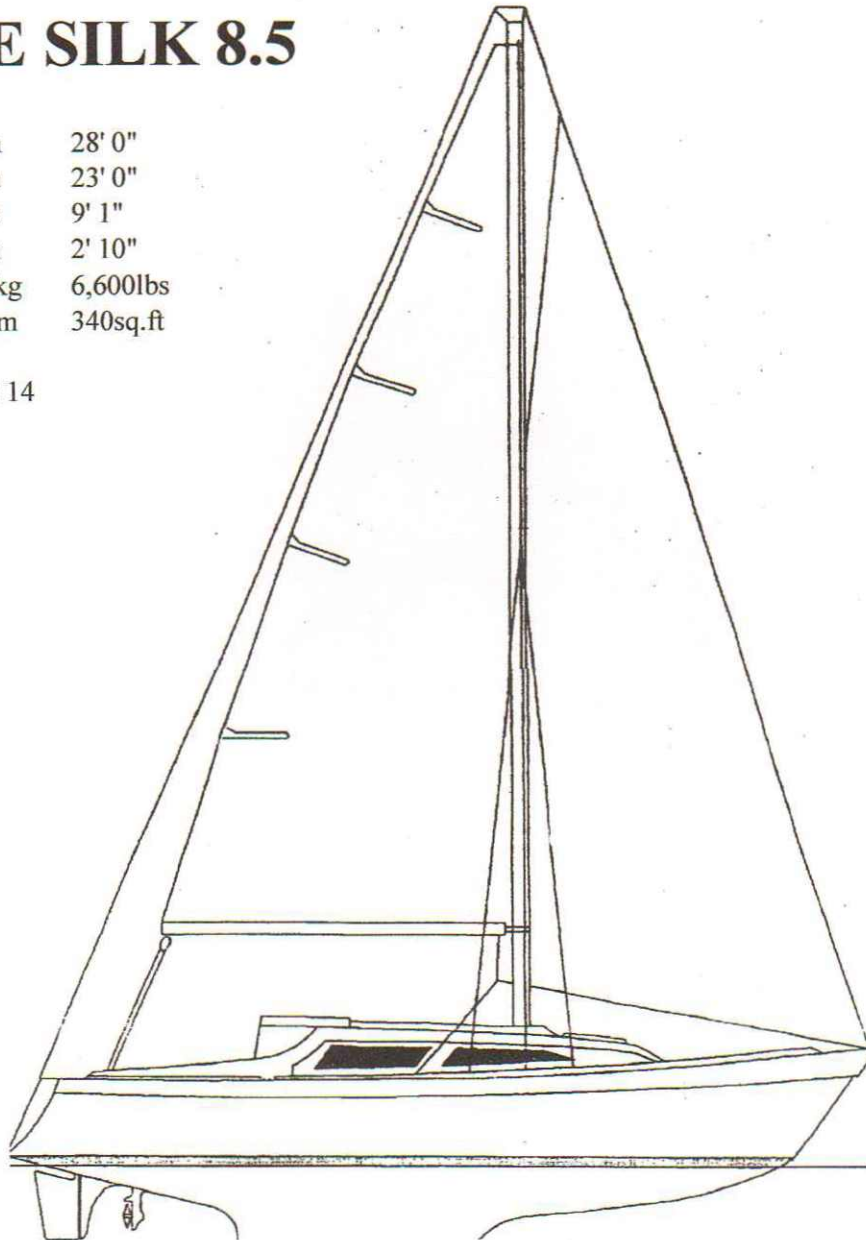

WHITE SILK 8.5

LOA	8.53m	28' 0"
LWL	7.01m	23' 0"
Beam	2.77m	9' 1"
Draft	0.89m	2' 10"
Disp	3,000kg	6,600lbs
Sail Area	34 sq.m	340sq.ft
Berths	6	
Engine	Nanni 14	

QUARTER BERTH UNDER
CHART TABLE AND FIRST
LOCKER